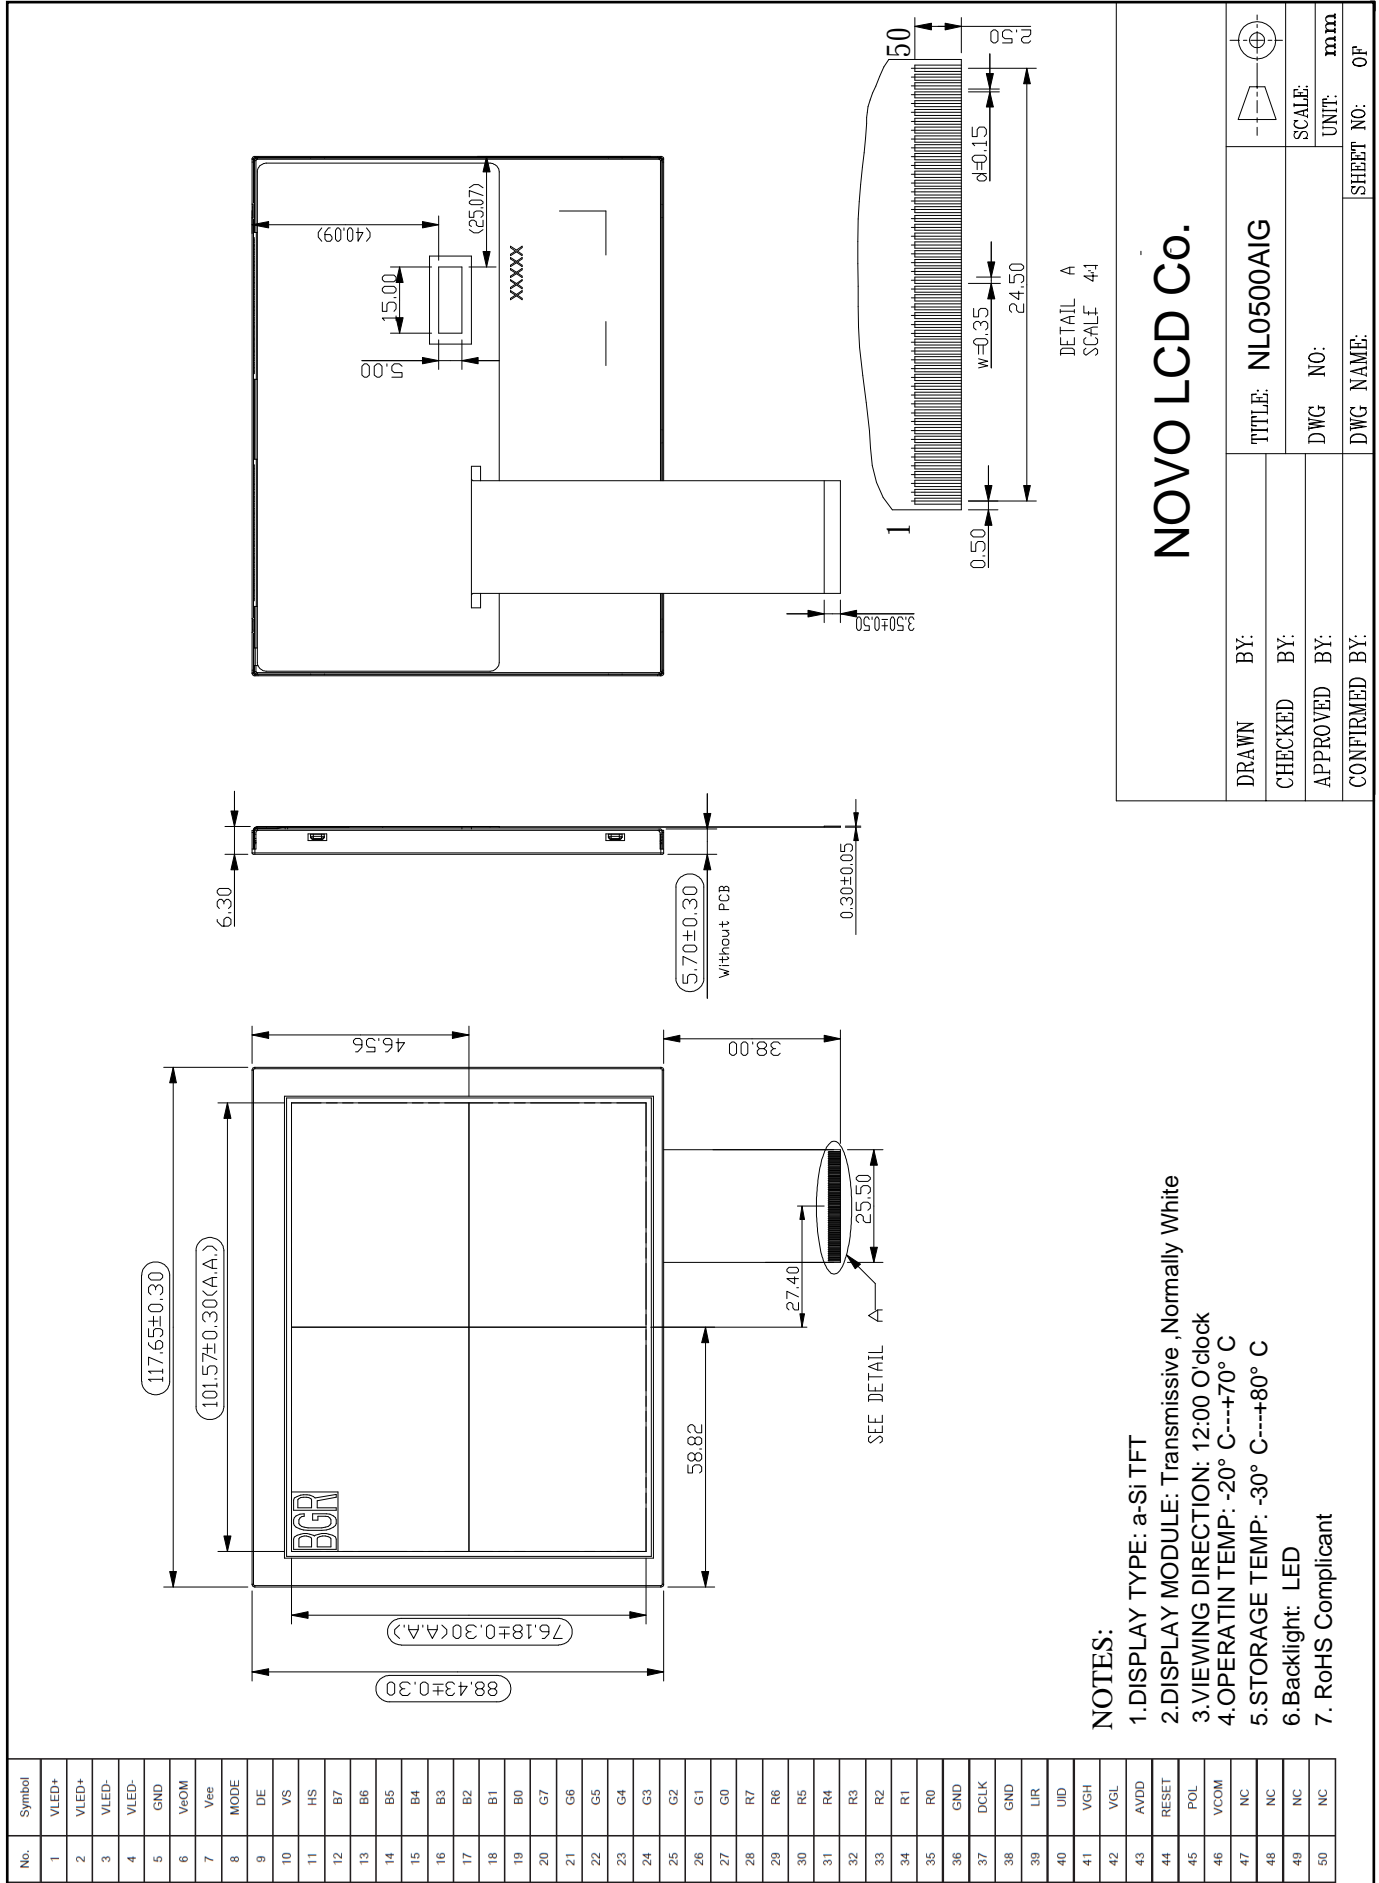

Outline Drawing

NOVO LCD Co.

DRAWN BY:	TITLE: NL0500AIG	SCALE:	mm
CHECKED BY:	DWG NO:	UNIT:	mm
APPROVED BY:	DWG NAME:	SHEET NO:	OF
CONFIRMED BY:			