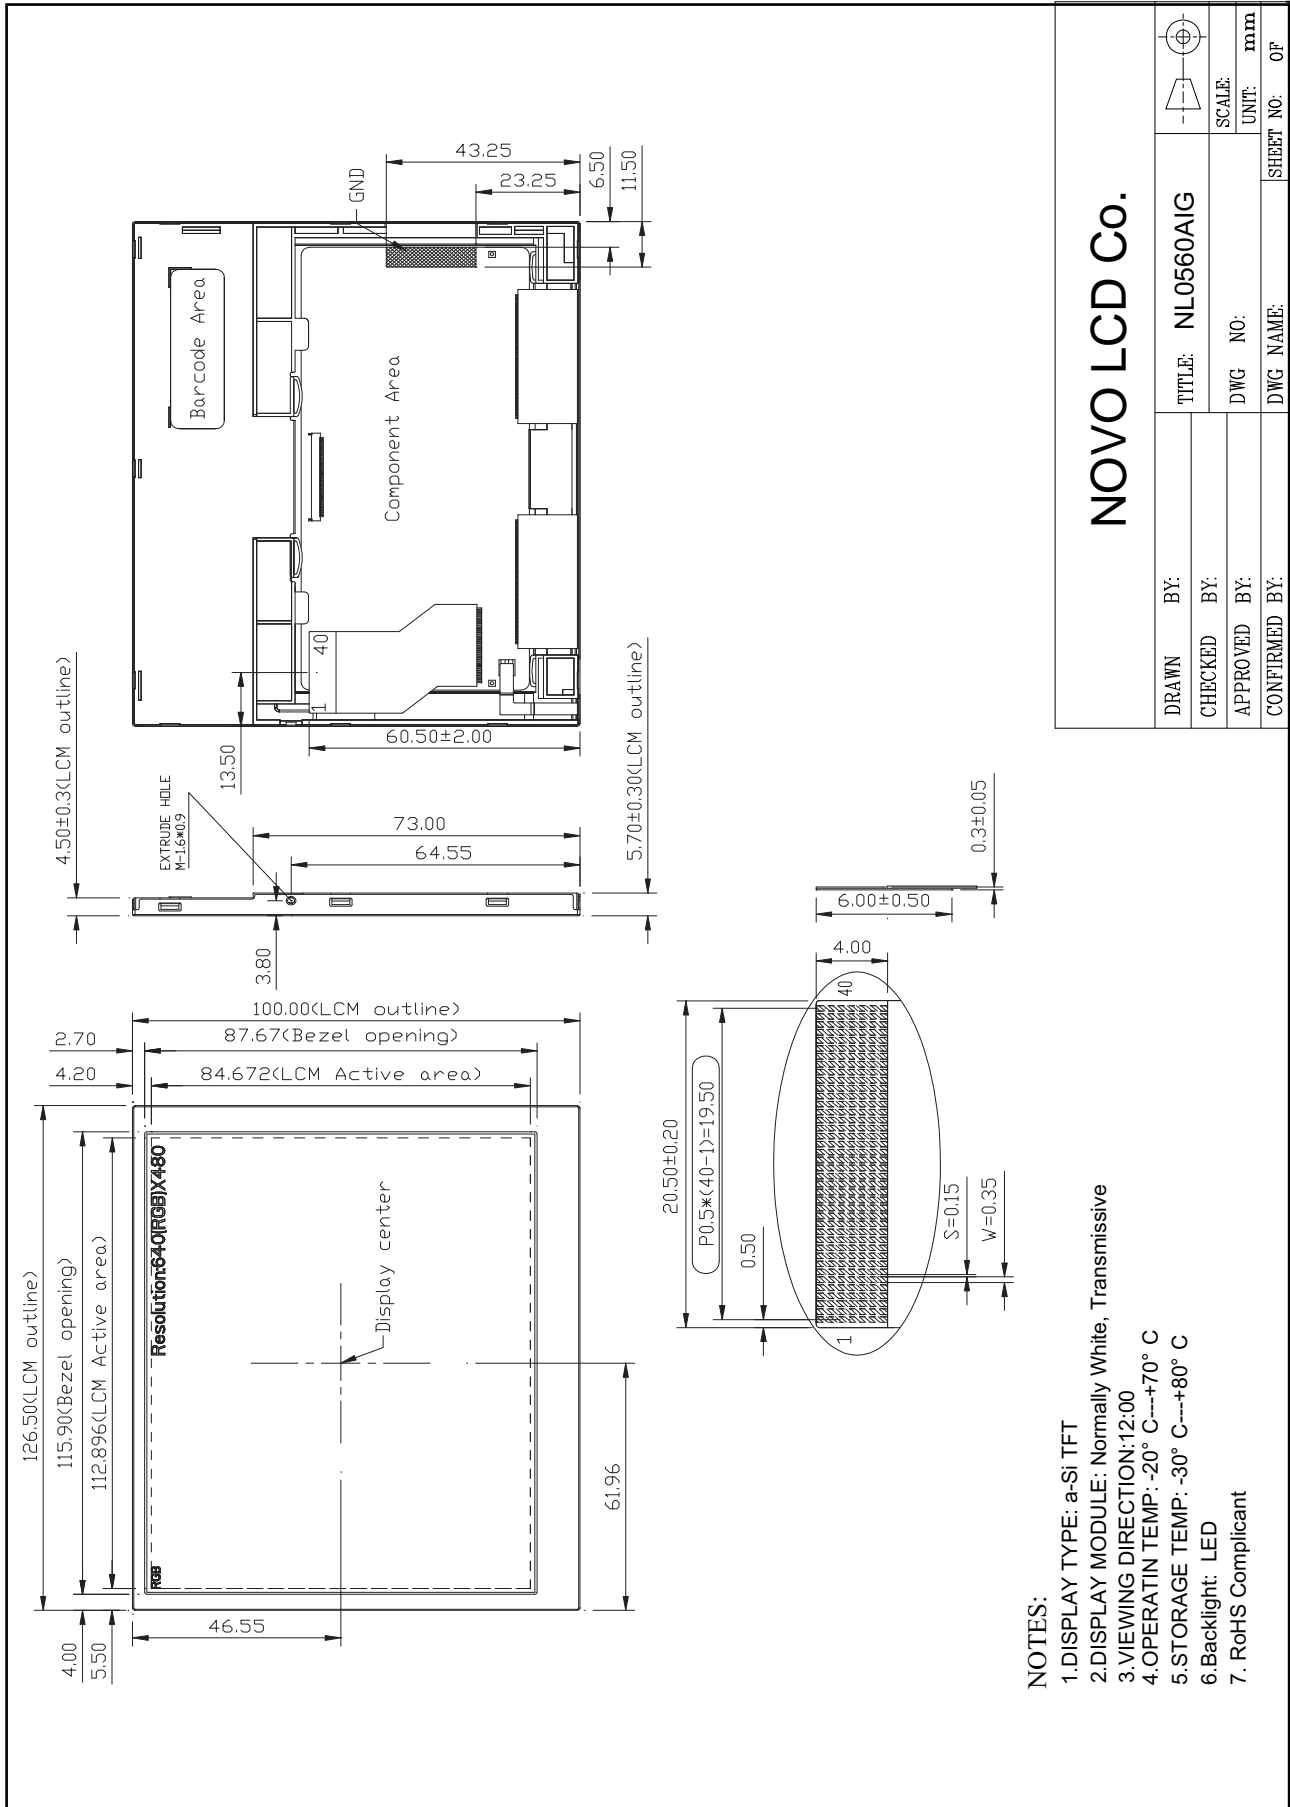

Outline Drawing

NOTES:

- 1.DISPLAY TYPE: a-Si TFT
- 2.DISPLAY MODULE: Normally White, Transmissive
- 3.VIEWING DIRECTION:12:00
- 4.OPERATING TEMP: -20° C---+70° C
- 5.STORAGE TEMP: -30° C---+80° C
- 6.Backlight: LED
7. RoHS Compliant