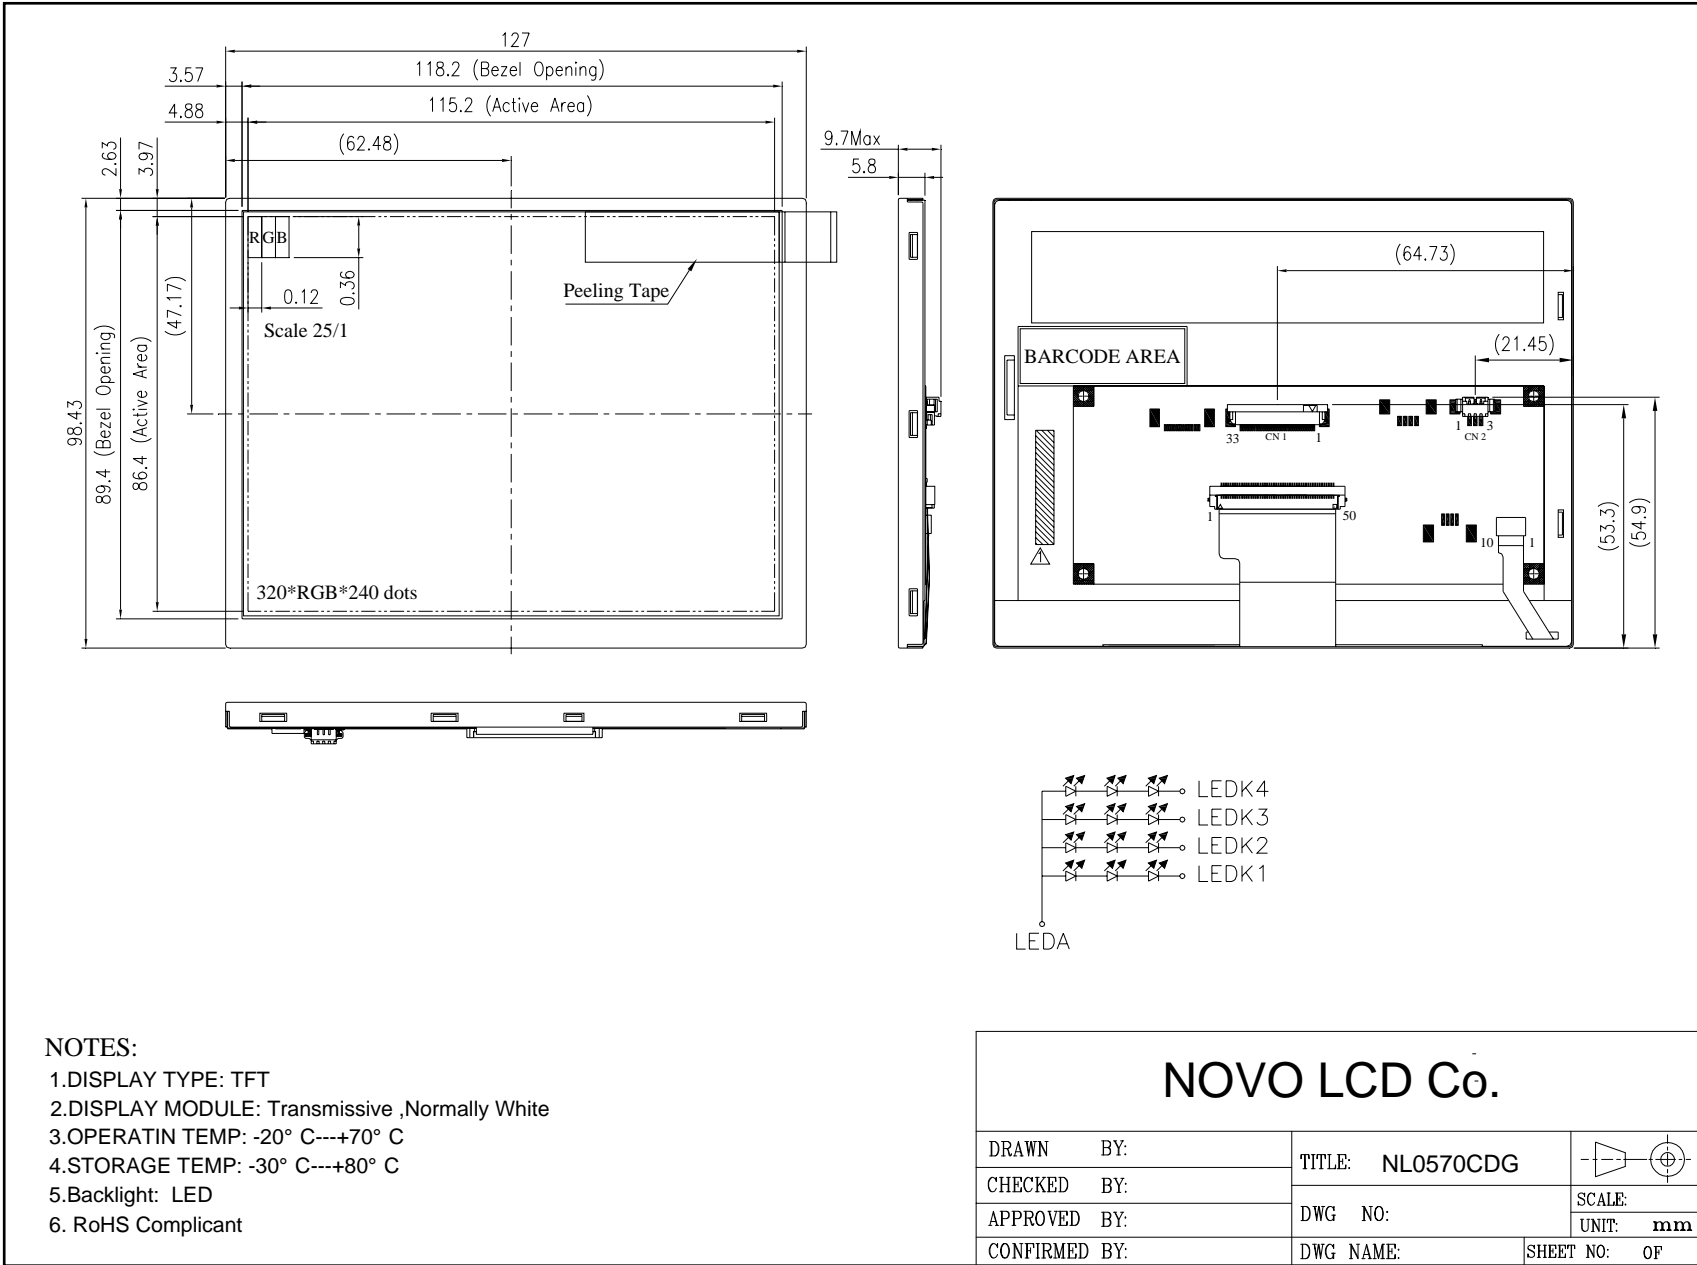

Outline Drawing

- NOTES:
- 1.DISPLAY TYPE: TFT
 - 2.DISPLAY MODULE: Transmissive ,Normally White
 - 3.OPERATIN TEMP: -20° C---+70° C
 - 4.STORAGE TEMP: -30° C---+80° C
 - 5.Backlight: LED
 6. RoHS Complicant

NOVO LCD Co.		
DRAWN BY:	TITLE: NL0570CDG	
CHECKED BY:	DWG NO:	
APPROVED BY:	DWG NAME:	UNIT: mm
CONFIRMED BY:		SHEET NO: OF