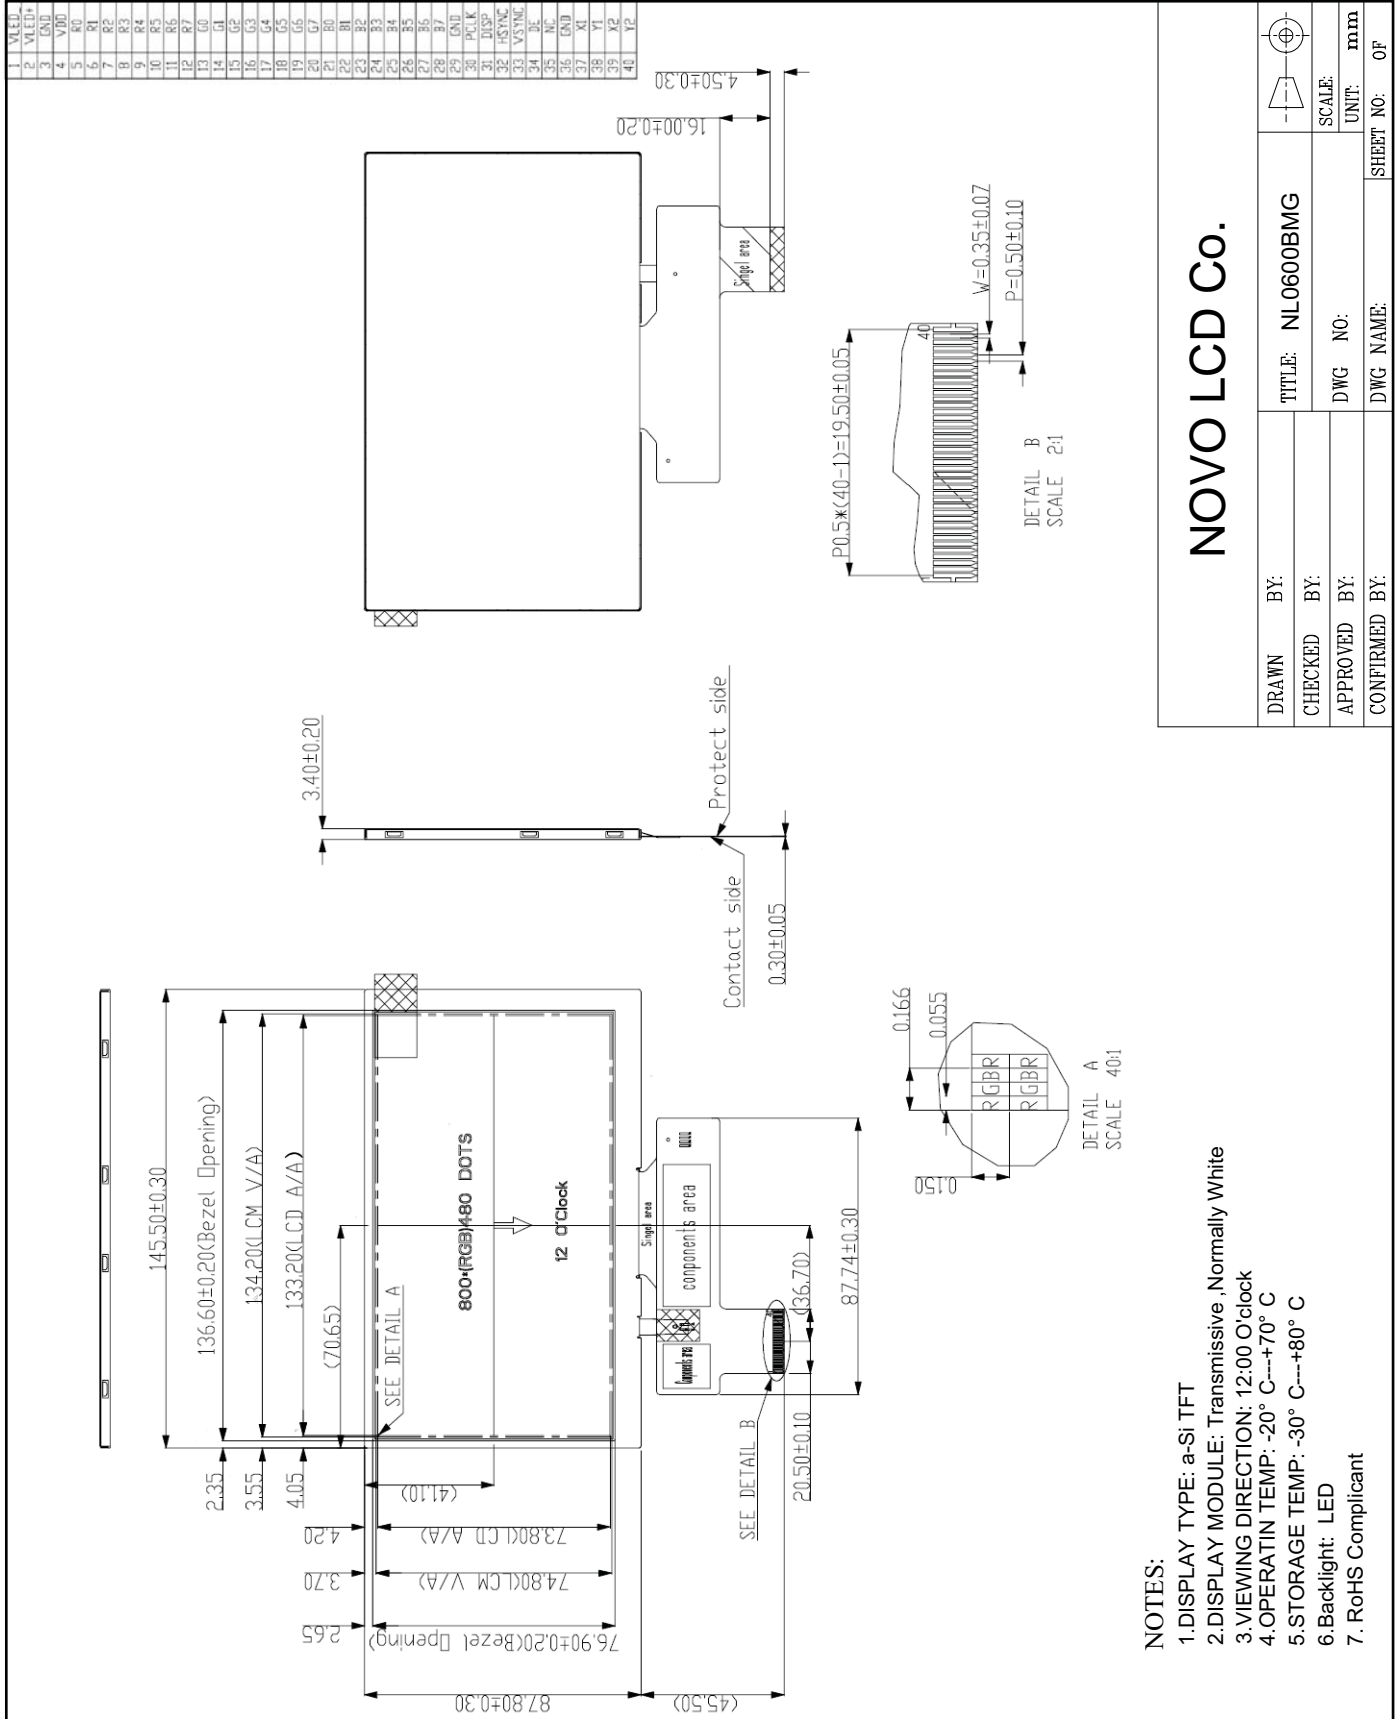

Outline Drawing

NOVO LCD Co.

DRAWN BY:	TITLE: NL0600BMG	
CHECKED BY:	DWG NO:	SCALE:
APPROVED BY:	DWG NAME:	UNIT: mm
CONFIRMED BY:	SHEET NO: 0F	