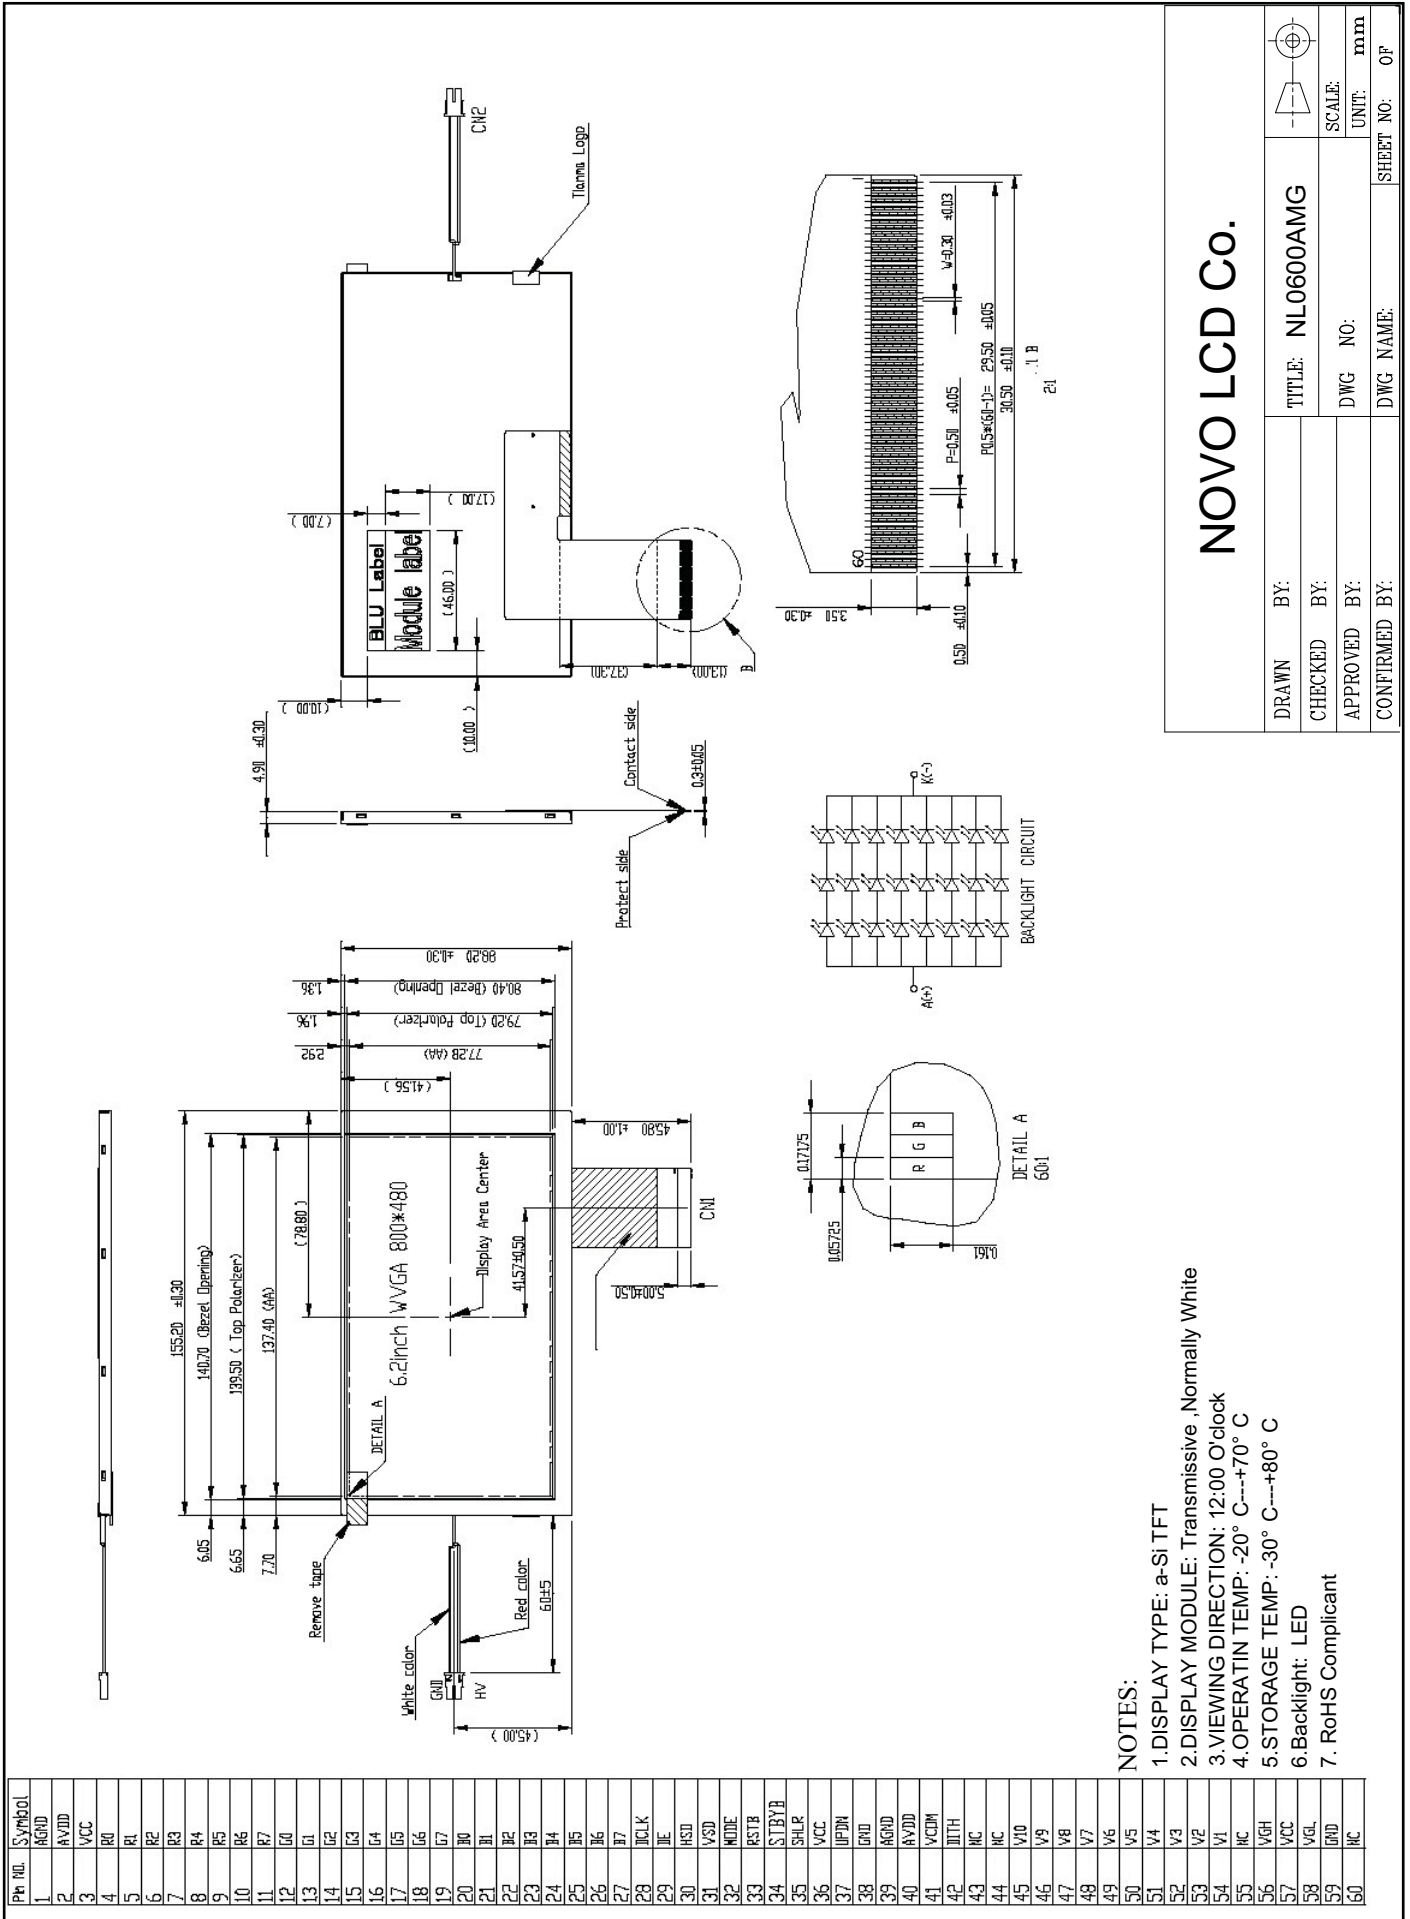

Outline Drawing

NOVO LCD Co.

DRAWN BY:	TITLE: NL0600AMG	
CHECKED BY:	DWG NO:	SCALE:
APPROVED BY:	DWG NAME:	UNIT: mm
CONFIRMED BY:	SHEET NO:	OF