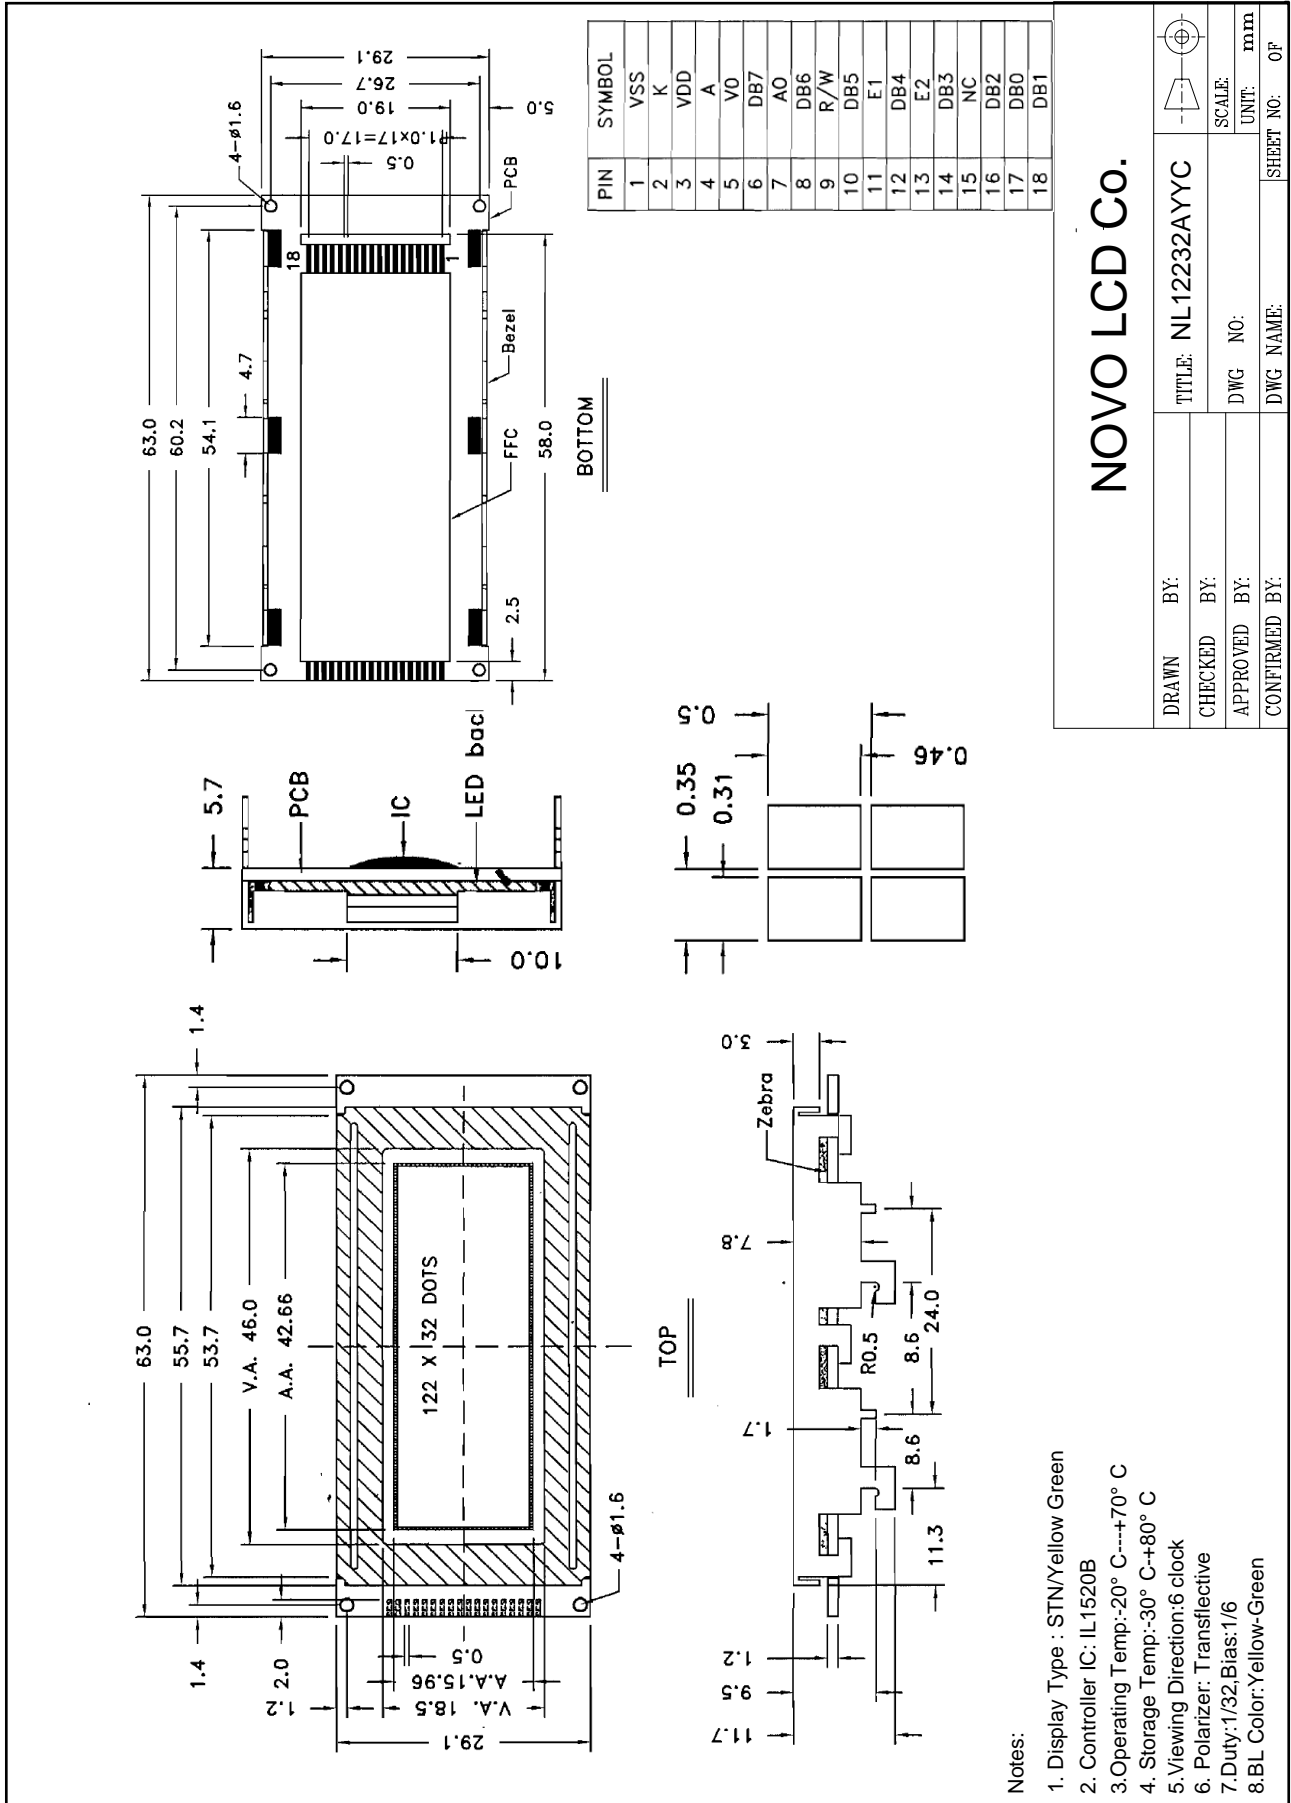

Outline Drawing

Notes:

1. Display Type : STN/Yellow Green
2. Controller IC: IL1520B
3. Operating Temp:-20° C---+70° C
4. Storage Temp:-30° C--+80° C
5. Viewing Direction:6 clock
6. Polarizer: Transflective
7. Duty:1/32,Bias:1/6
8. BL Color:Yellow-Green