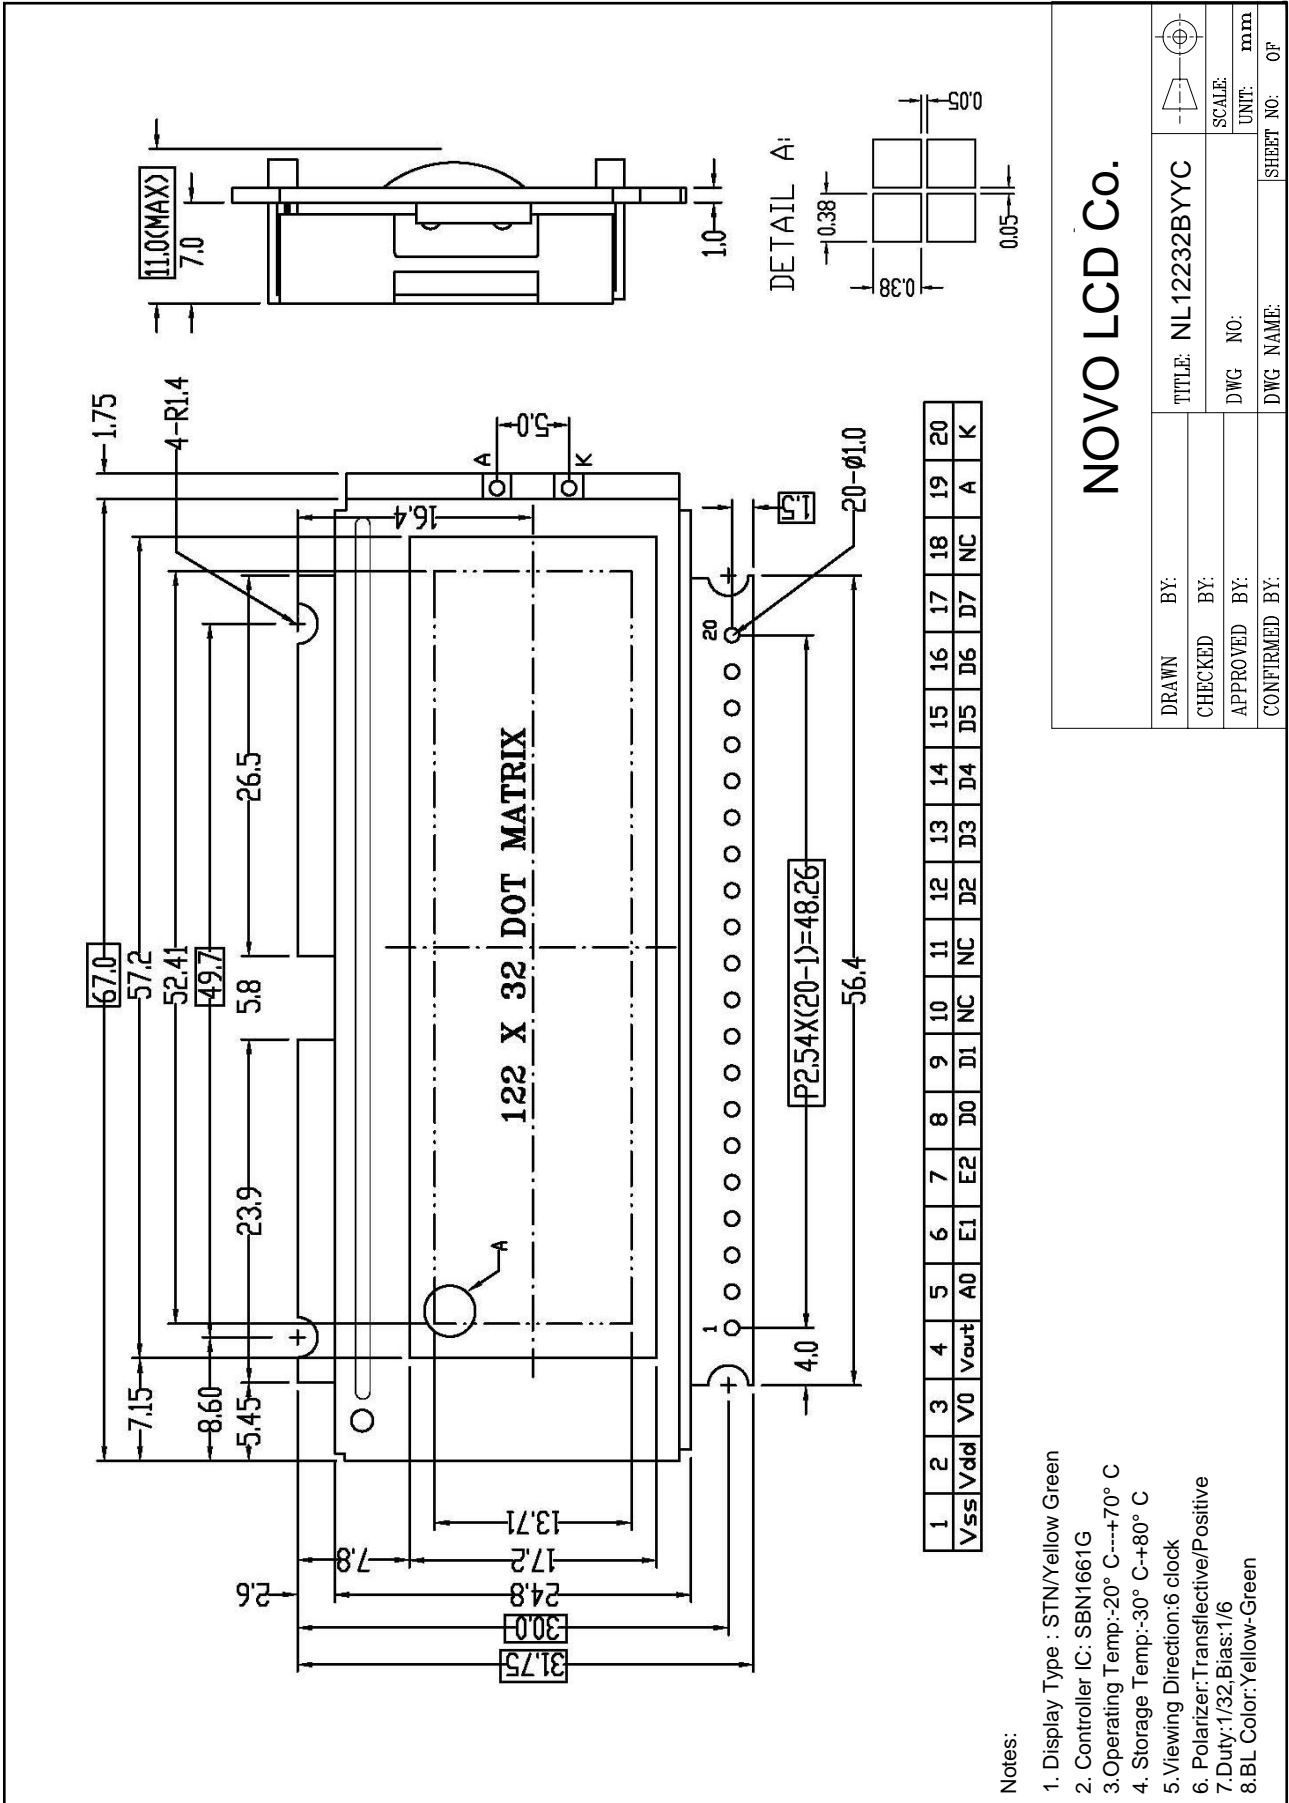

Outline Drawing

NOVO LCD Co.

DRAWN BY:	TITLE: NL12232BYYC	
CHECKED BY:	DWG NO:	SCALE:
APPROVED BY:	DWG NAME:	UNIT: mm
CONFIRMED BY:	SHEET NO:	OF