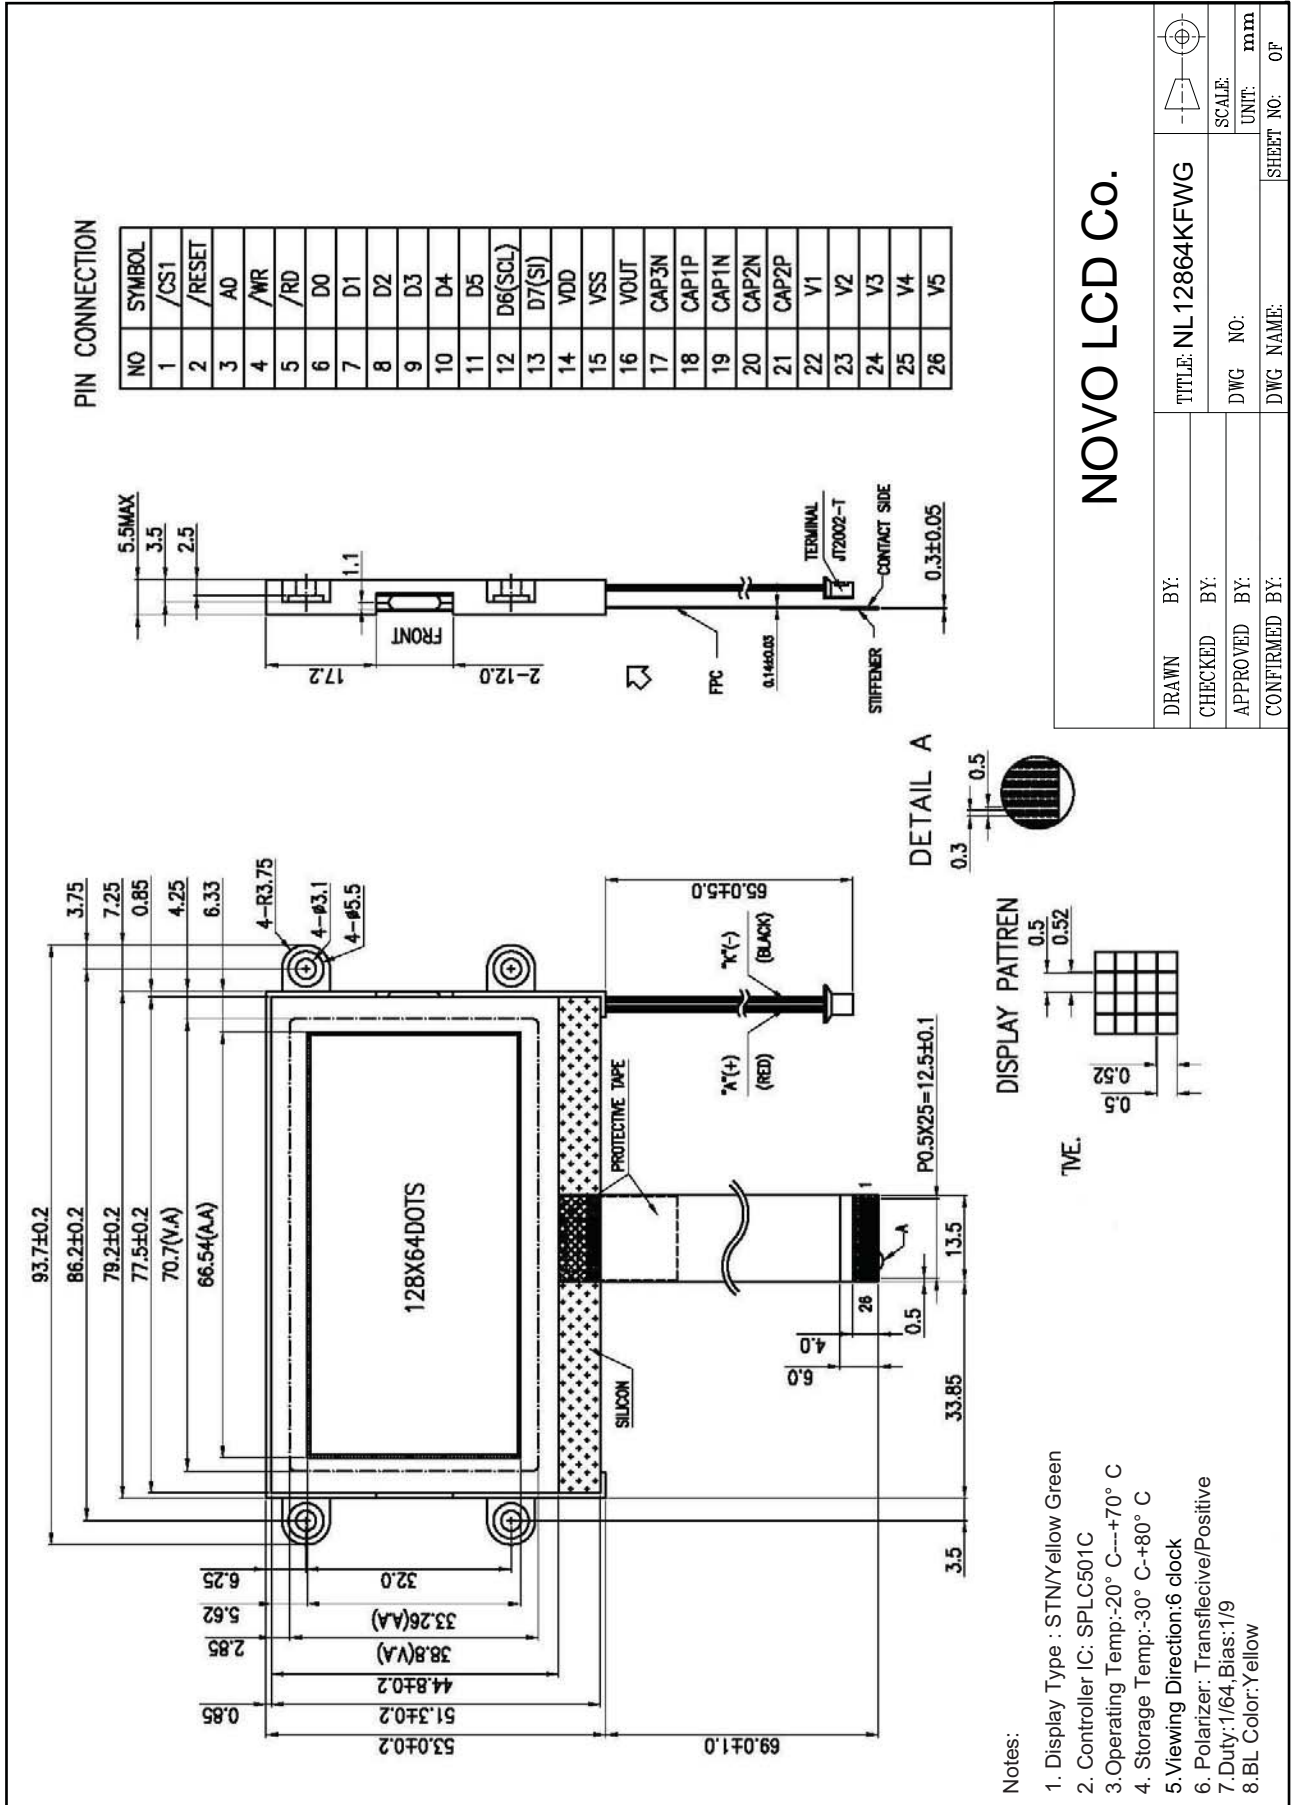

Outline Drawing

NOVO LCD Co.

DRAWN BY:	TITLE: NL 12864KFWG		SCALE:
CHECKED BY:	DWG NO:	UNIT: mm	
APPROVED BY:	DWG NAME:	SHEET NO:	OF
CONFIRMED BY:			