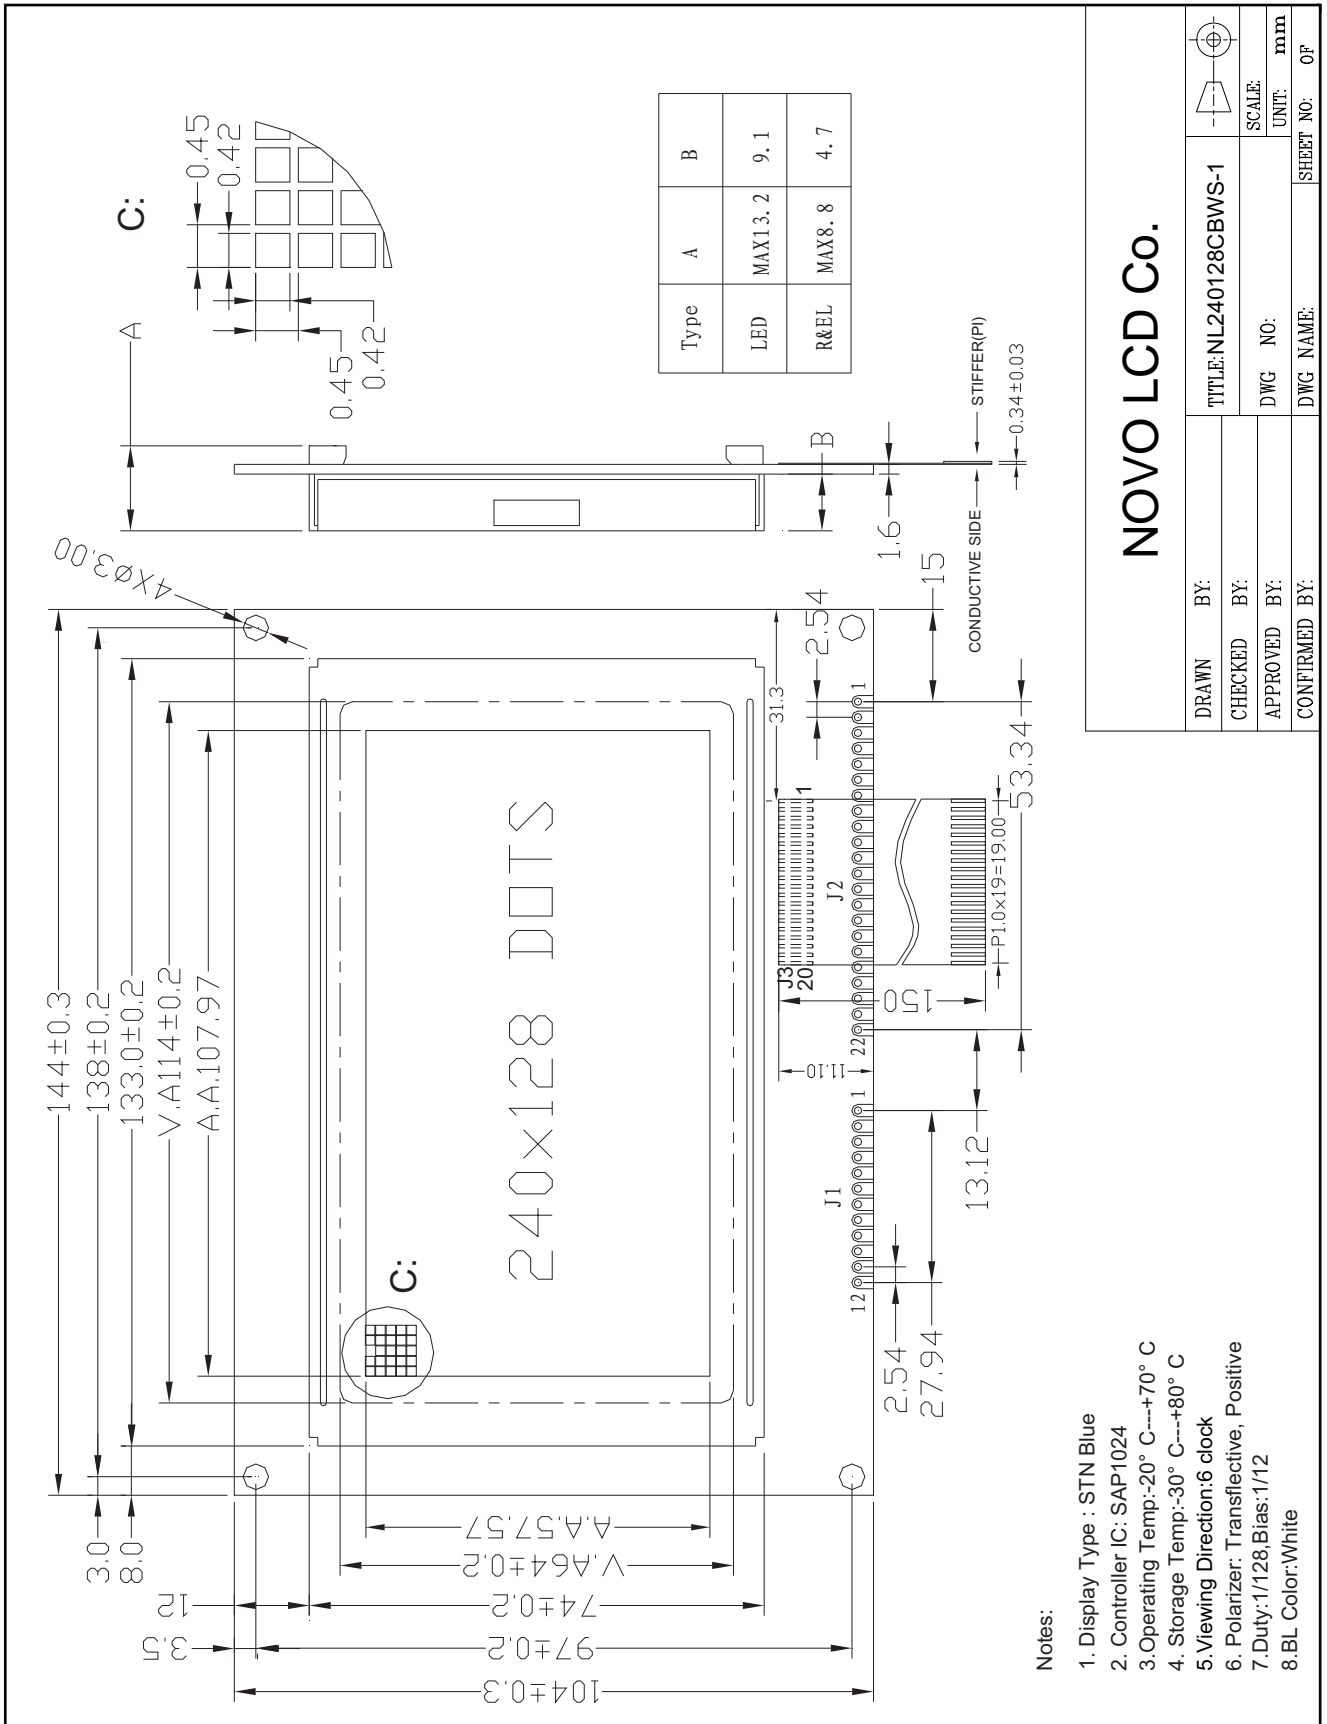

Outline Drawing

NOVO LCD Co.

DRAWN BY:	TITLE: NL240128CBWS-1	
CHECKED BY:	DWG NO:	SCALE:
APPROVED BY:	DWG NAME:	UNIT: mm
CONFIRMED BY:	SHEET NO:	OF