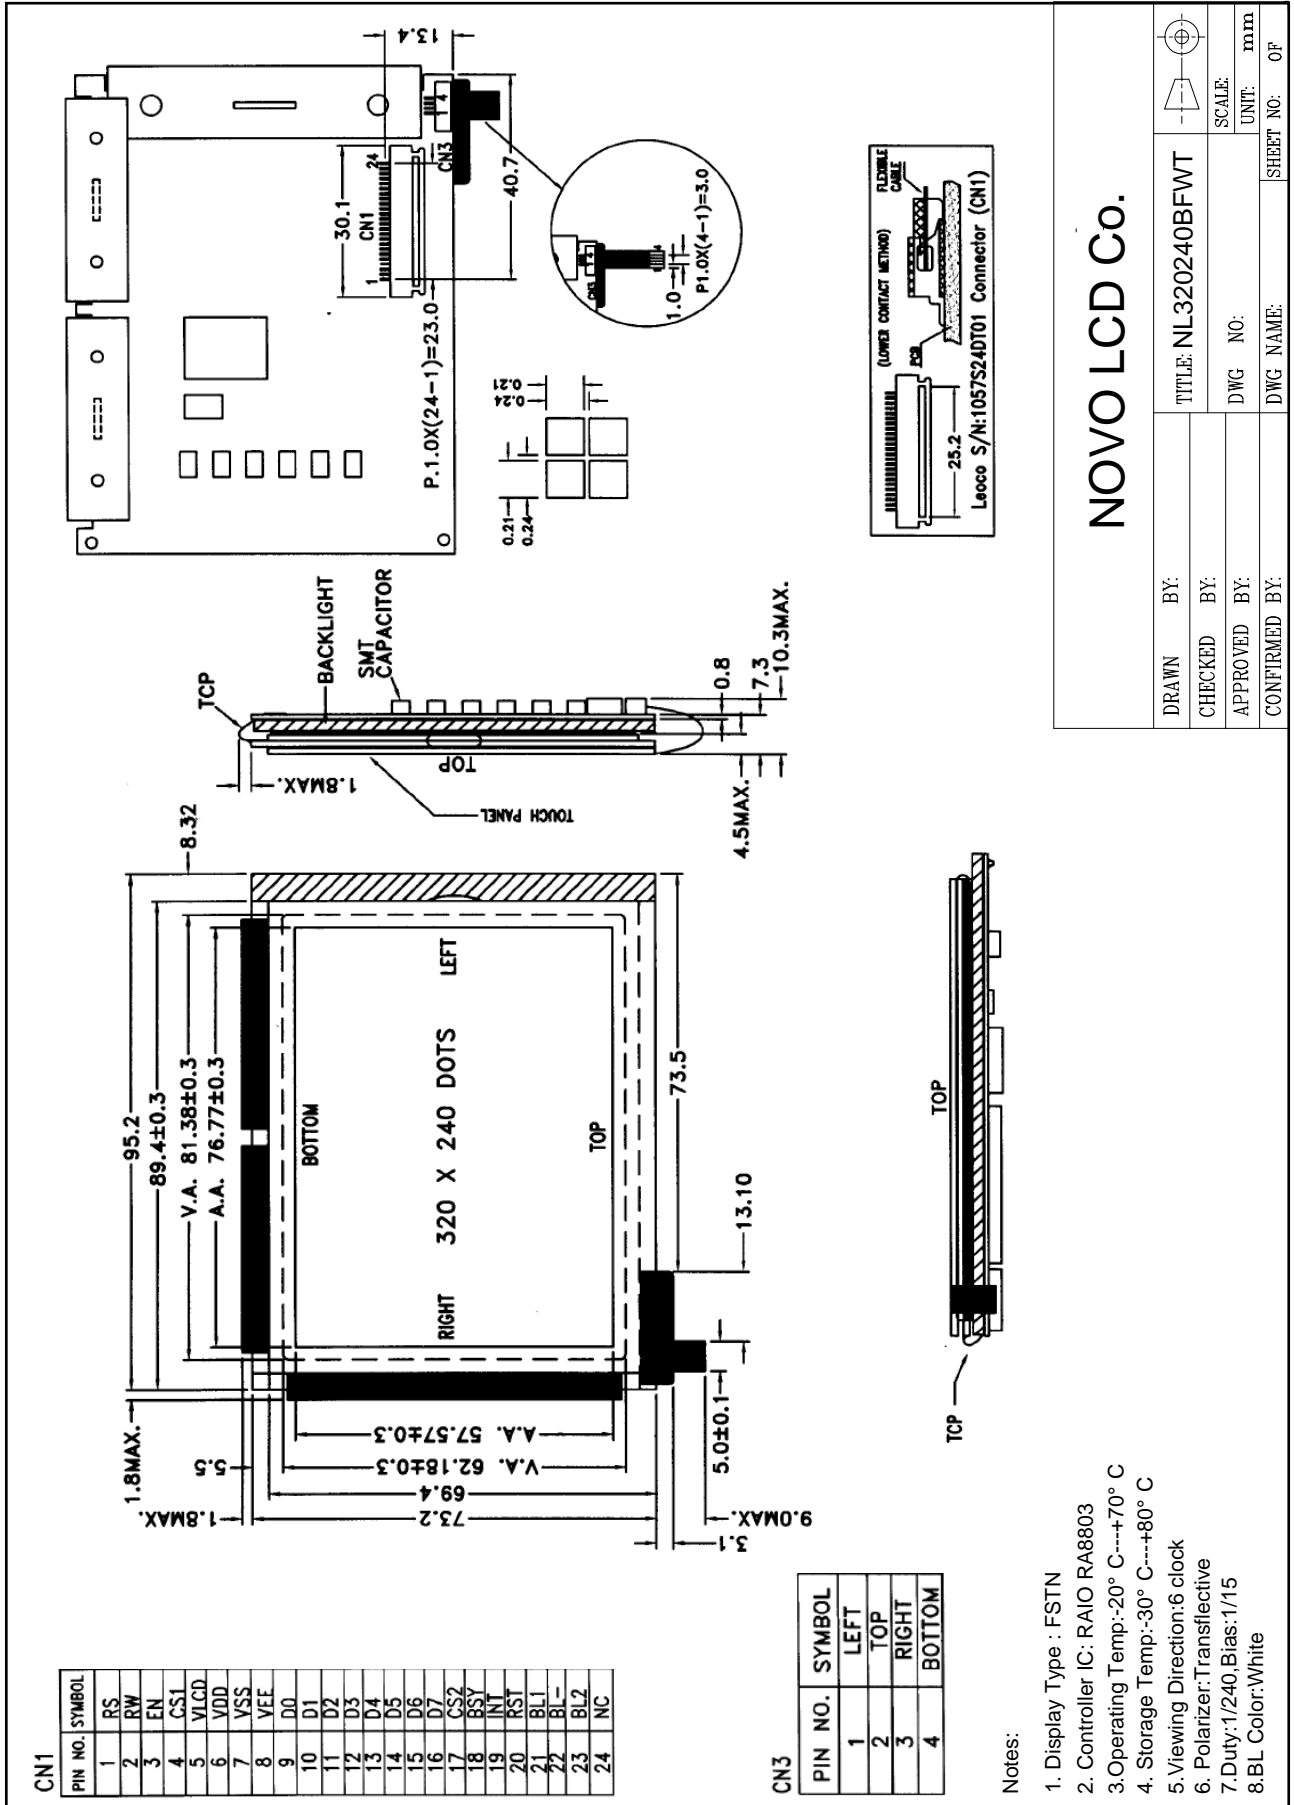

Outline Drawing

NOVO LCD Co.		TITLE: NL320240BFWT	
		DWG NO:	SCALE:
DRAWN BY:	APPROVED BY:	DWG NO:	UNIT: mm
CHECKED BY:	CONFIRMED BY:	DWG NAME:	SHEET NO. OF