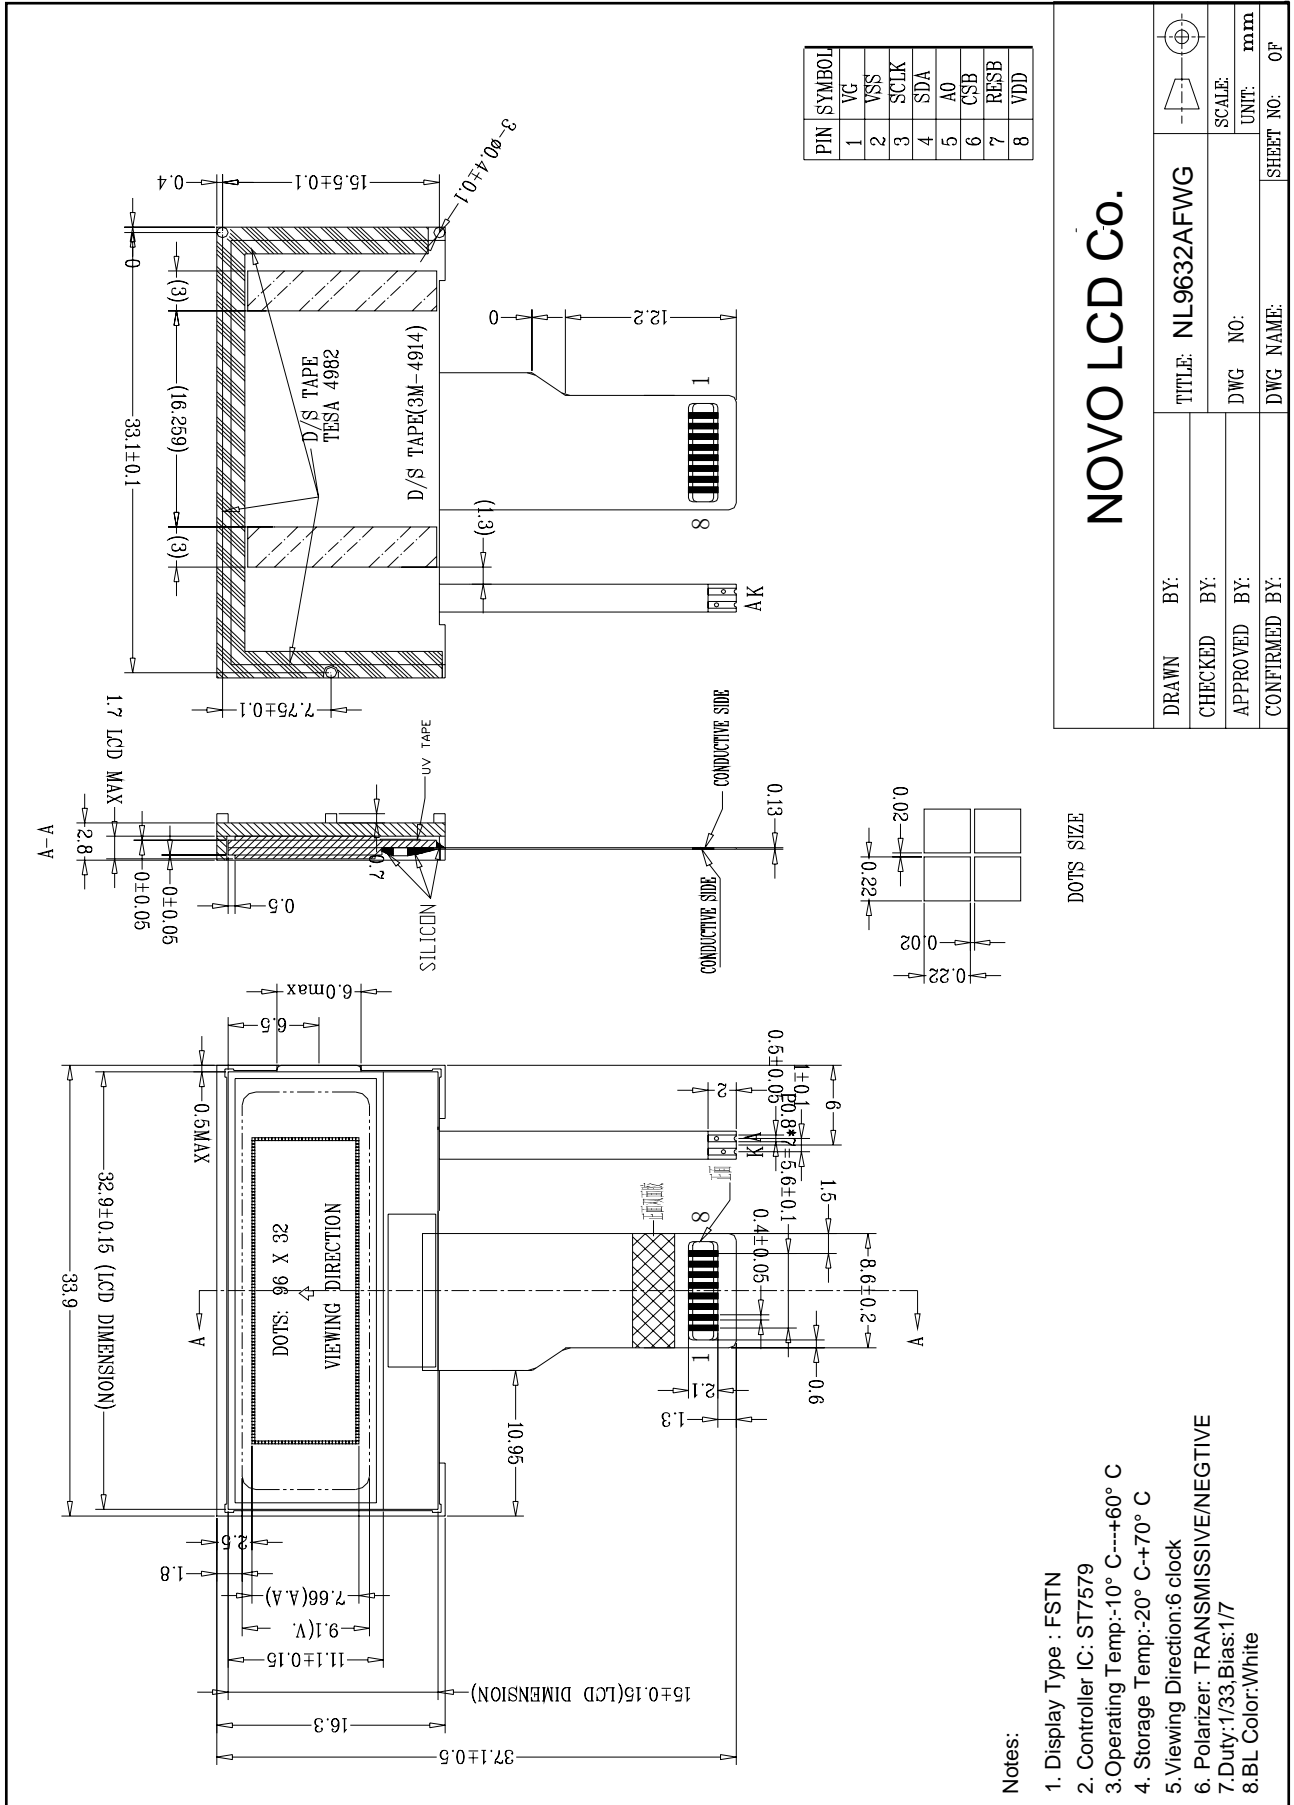

Outline Drawing

NOVO LCD Co.

DRAWN BY:	TITLE: NL9632AFWG
CHECKED BY:	SCALE:
APPROVED BY:	DWG NO:
CONFIRMED BY:	DWG NAME:
	SHEET NO. OF