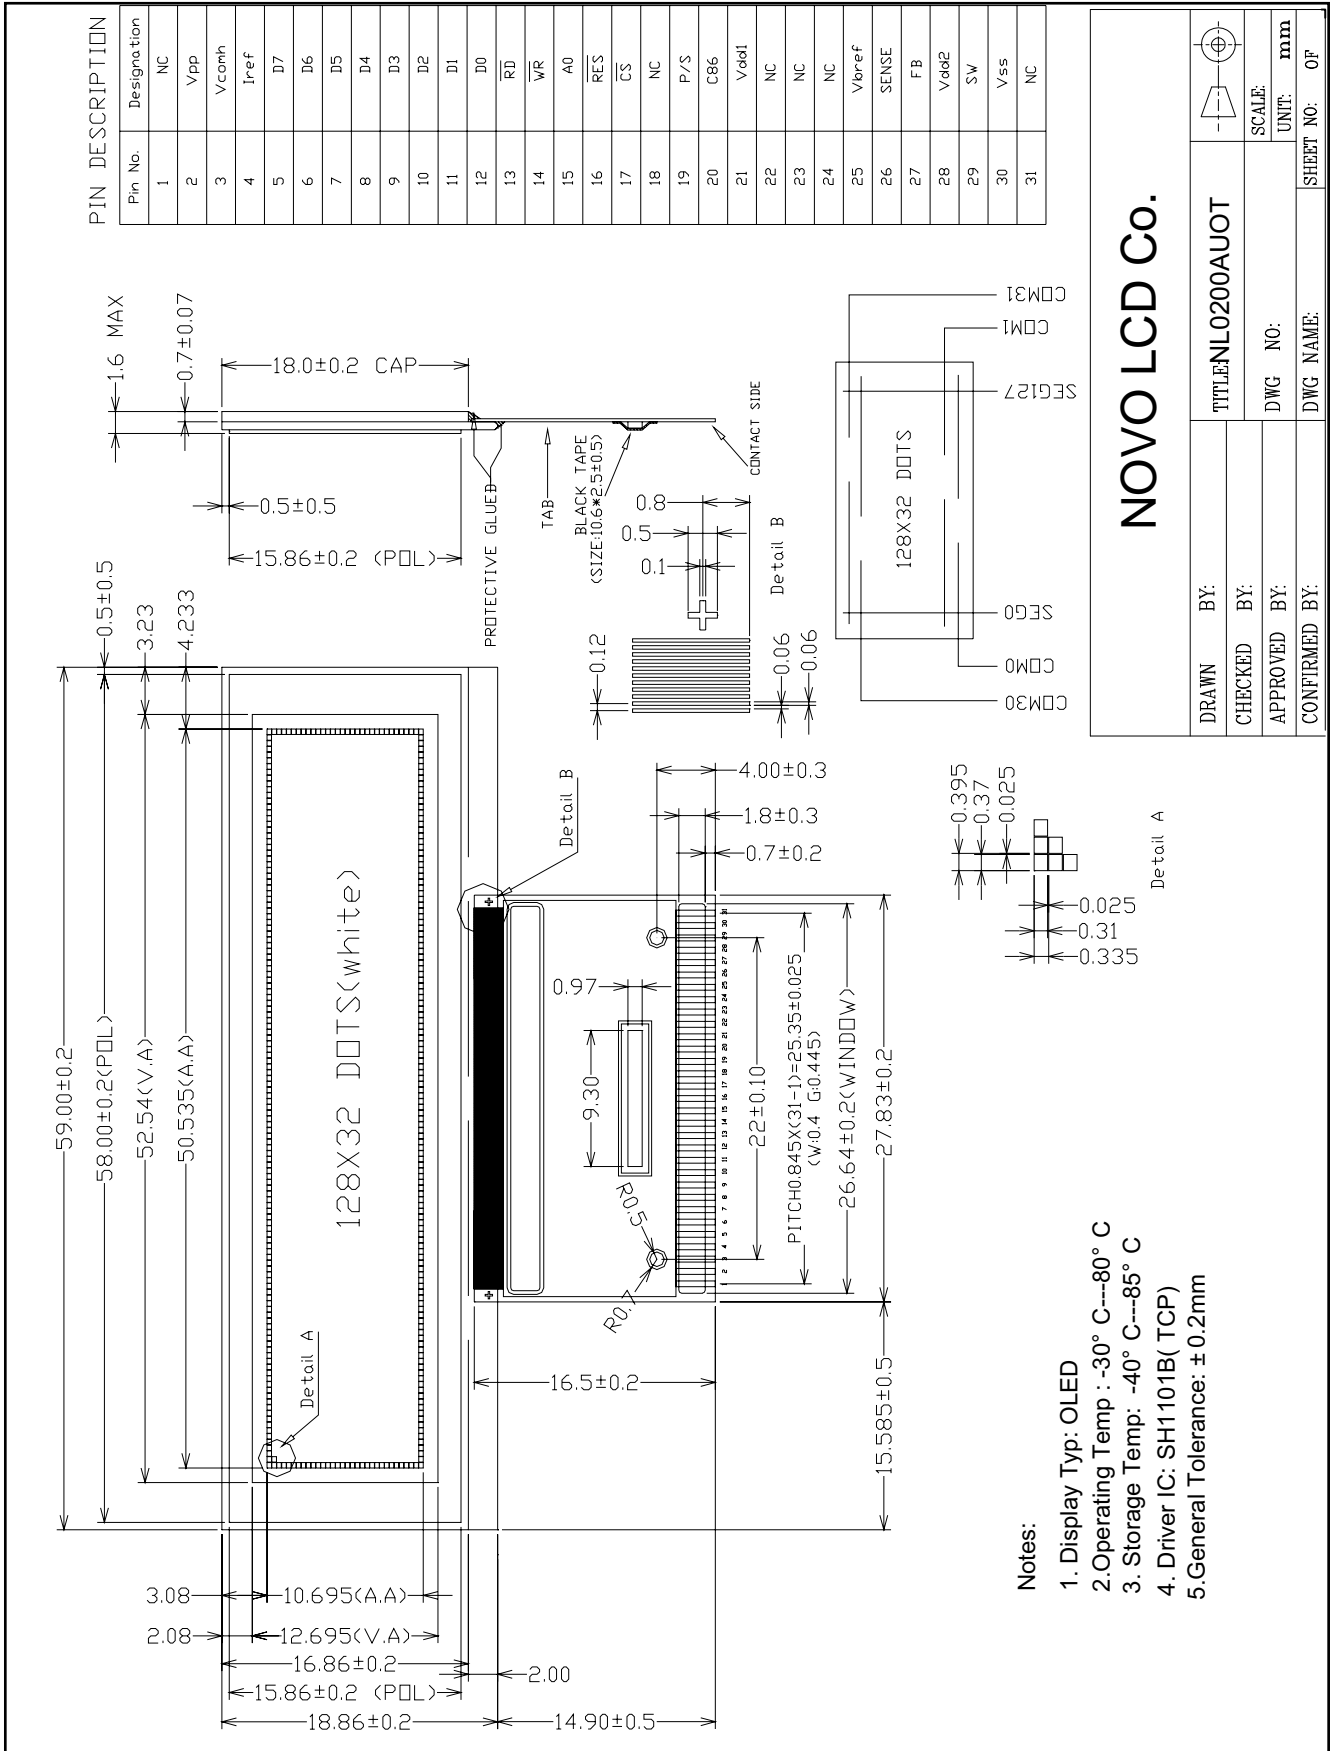

Outline Drawing

NOVO LCD Co.

DRAWN BY:	TITLE:NL0200AUOT	SCALE:	mm
CHECKED BY:	DWG NO:	UNIT:	mm
APPROVED BY:	DWG NAME:	SHEET NO:	0F
CONFIRMED BY:			