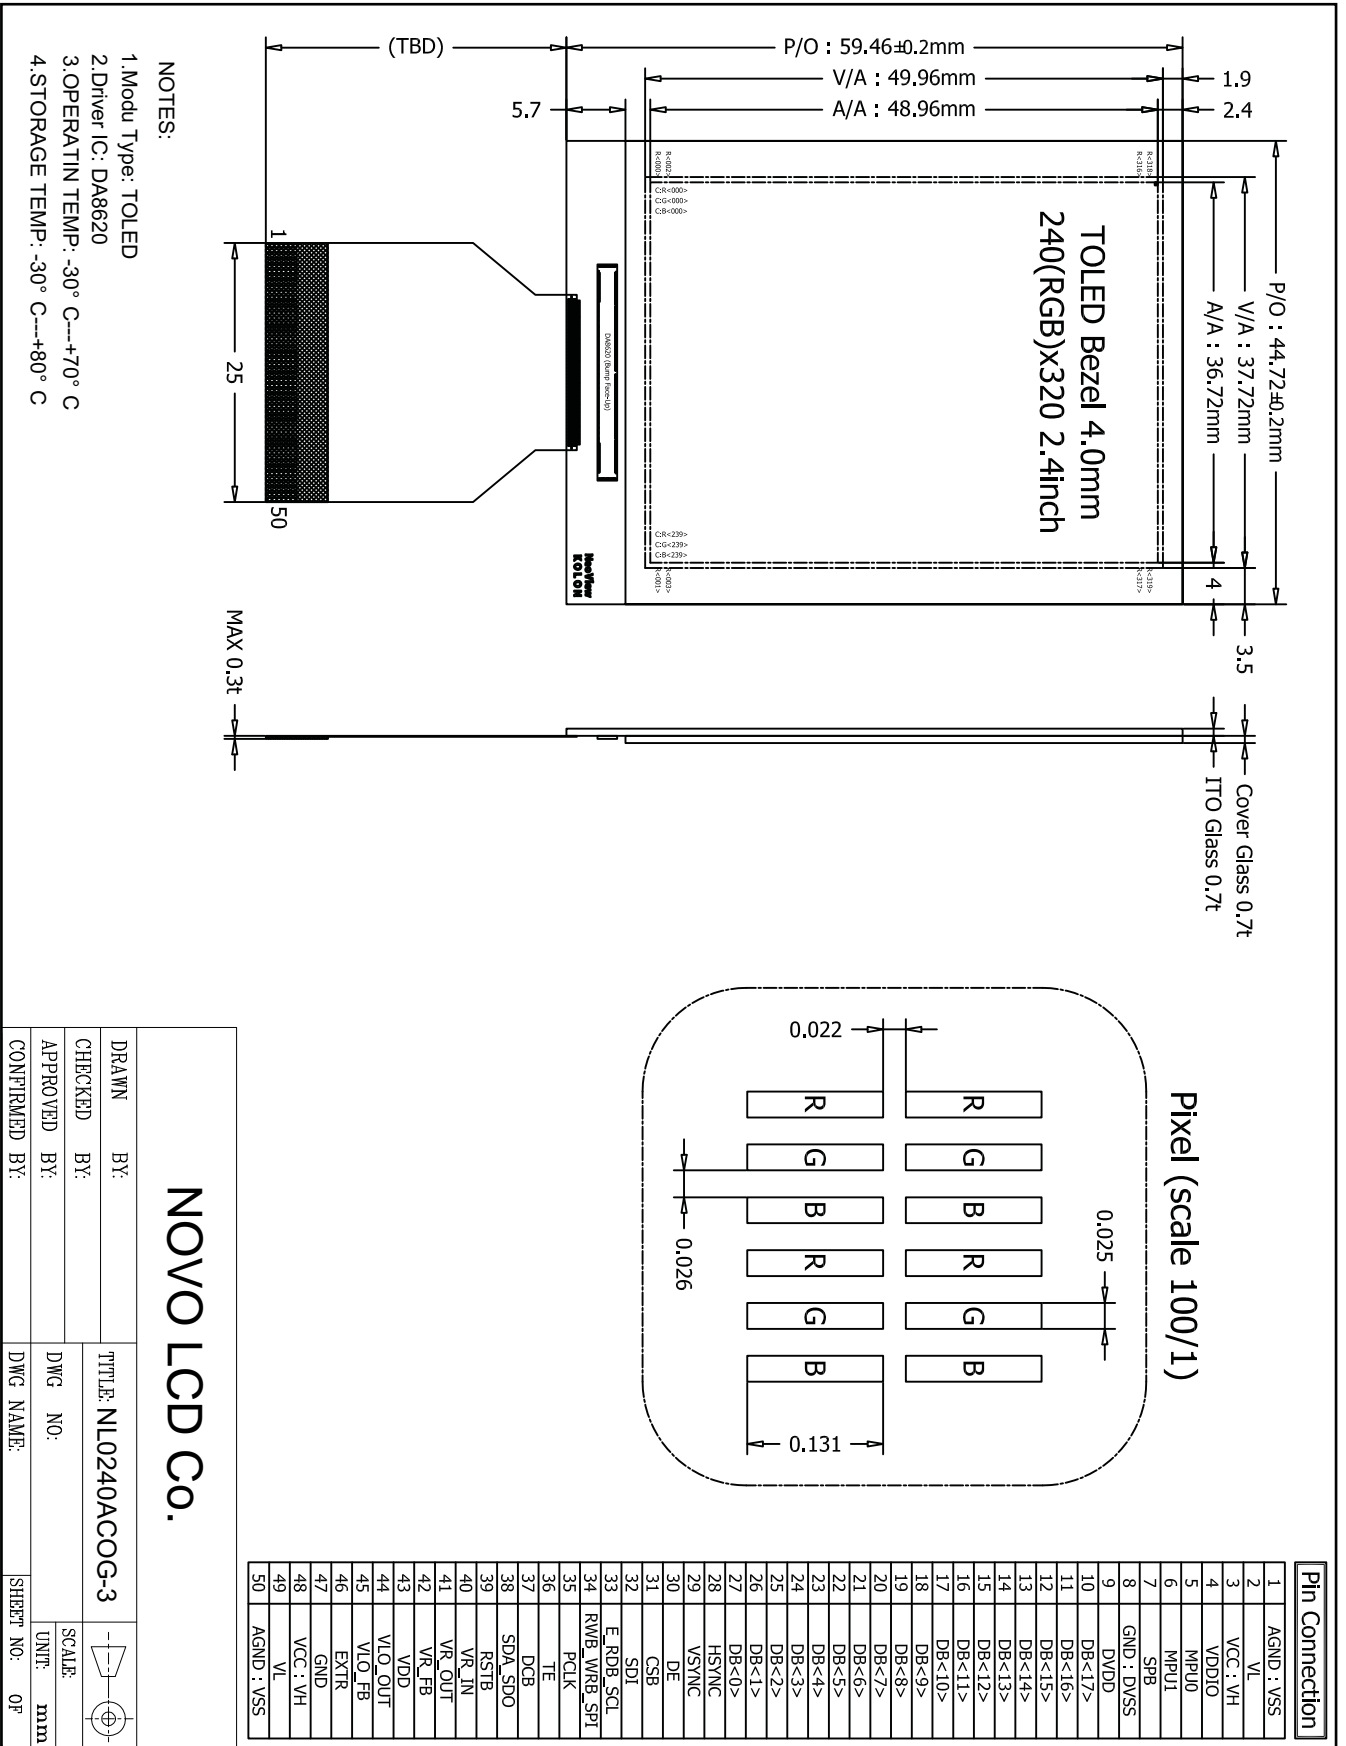

Outline Drawing

NOVO LCD Co.

DRAWN BY:	TITLE: NL0240ACOG-3	SCALE:	1:1
CHECKED BY:	DWG NO:	UNIT:	mm
APPROVED BY:	DWG NAME:	SHEET NO:	0F
CONFIRMED BY:			