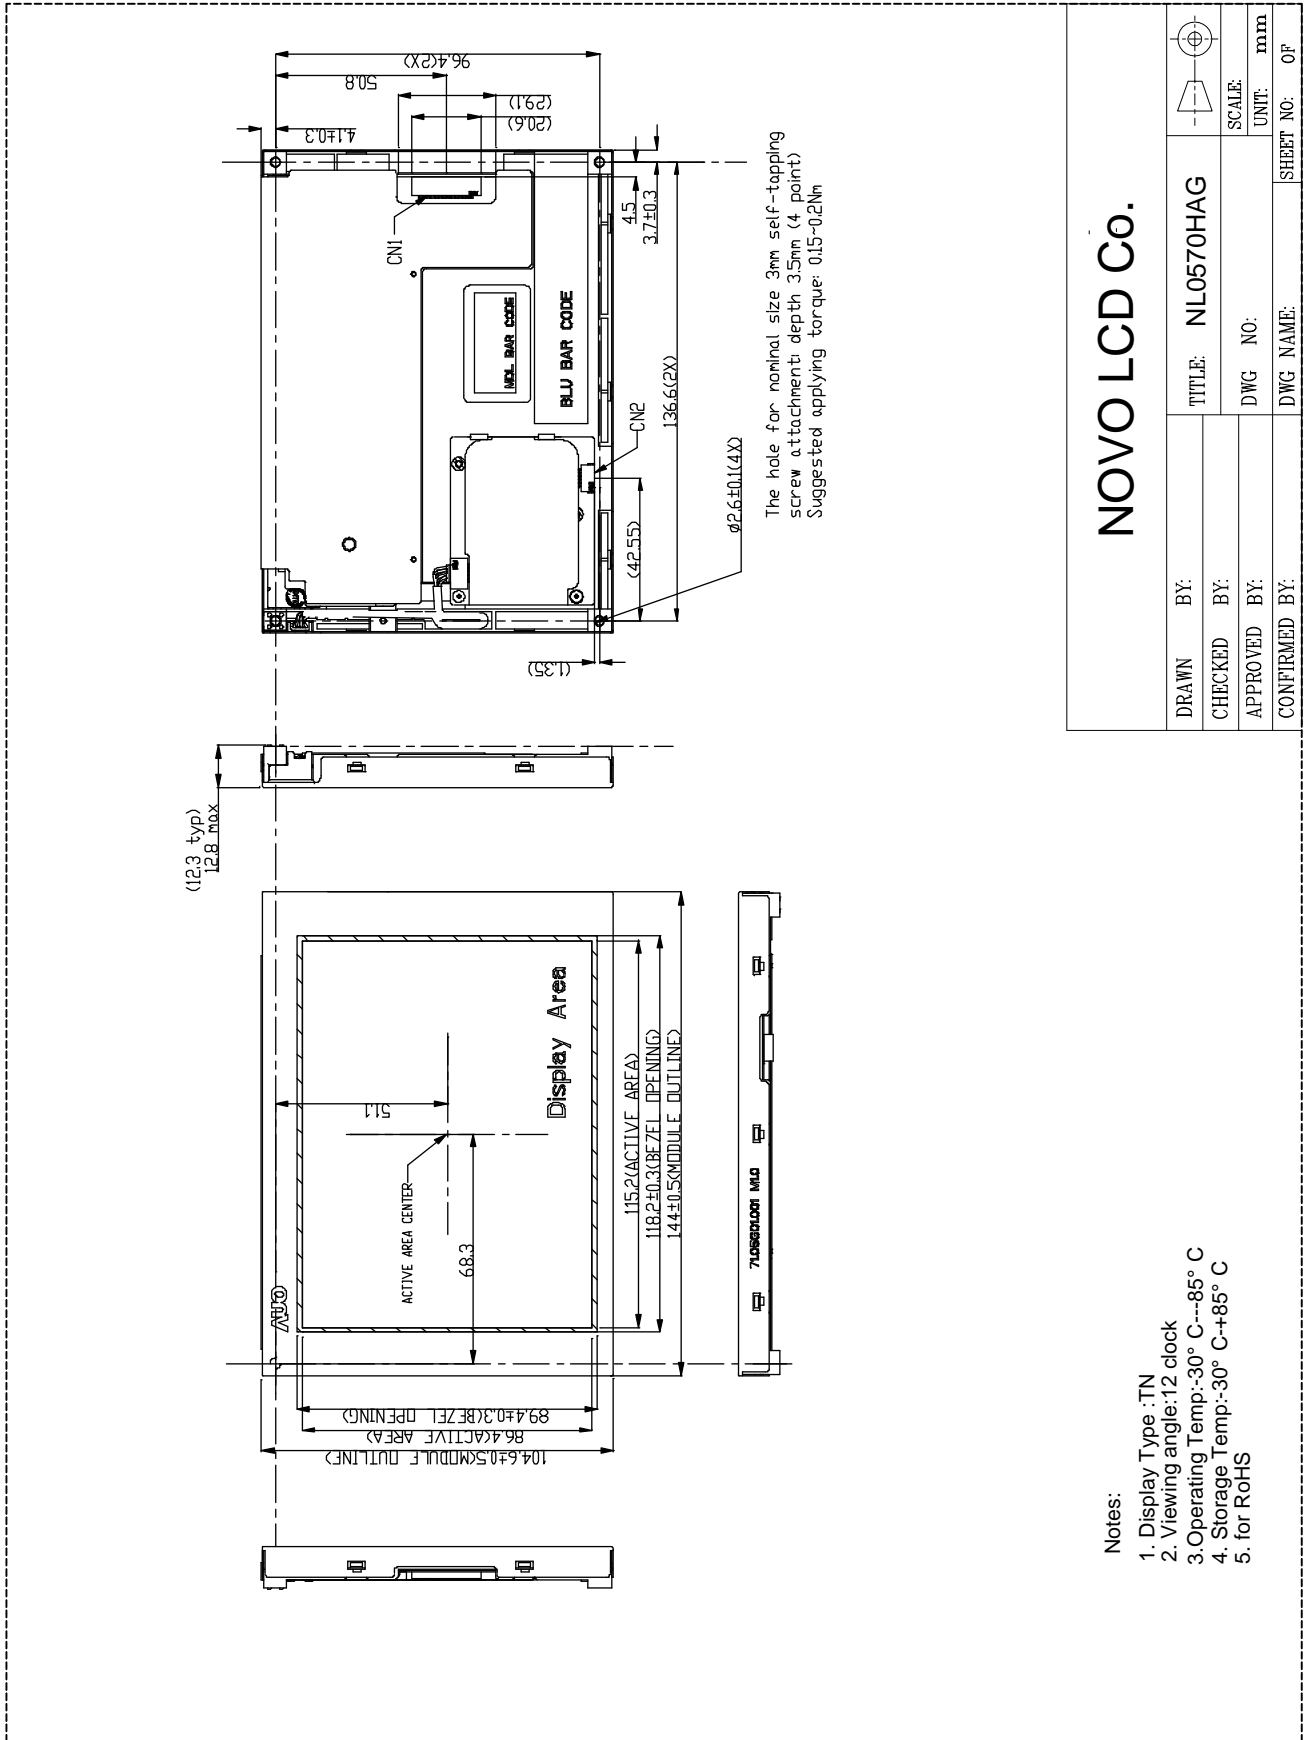

OUTLINE DRAWING

NOVO LCD Co.

DRAWN BY:	TITLE: NL0570HAG	SCALE:	UNIT: mm
CHECKED BY:	DWG NO:	APPROVED BY:	SHEET NO: OF
CONFIRMED BY:	DWG NAME:		